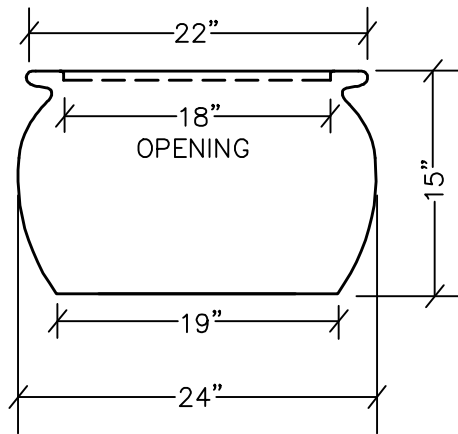

BOMBAY PLANTER
MODEL NUMBER 1B-2415

TOP VIEW

SIDE VIEW