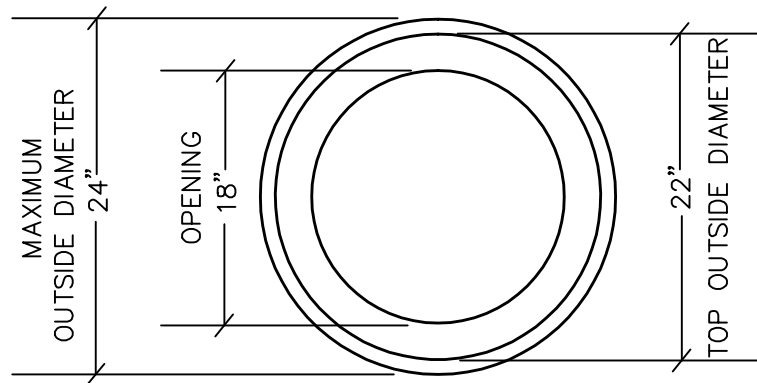

BOMBAY PLANTER
MODEL NUMBER 1B-2415

TOP VIEW

SIDE VIEW